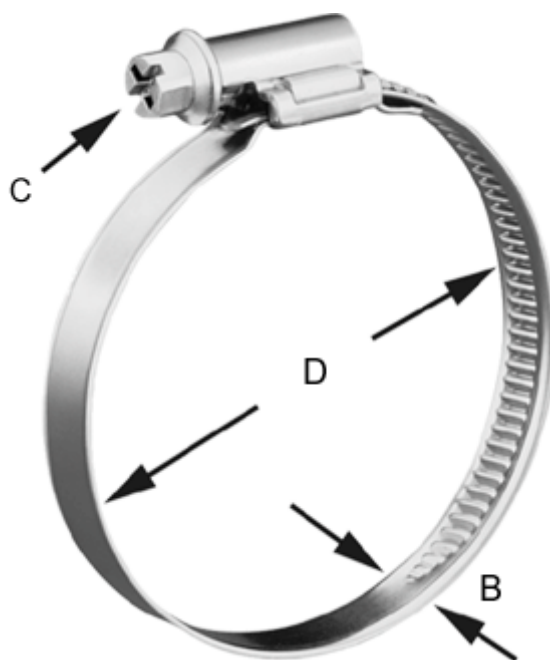

Article number: 021267703200

Description: Worm Drive Hose Clip
TORRO 190-210/9 C7 W3

Measures

C (screw type) = C7 - 7mm

Diameter D = 190-210

Width B = 9.0